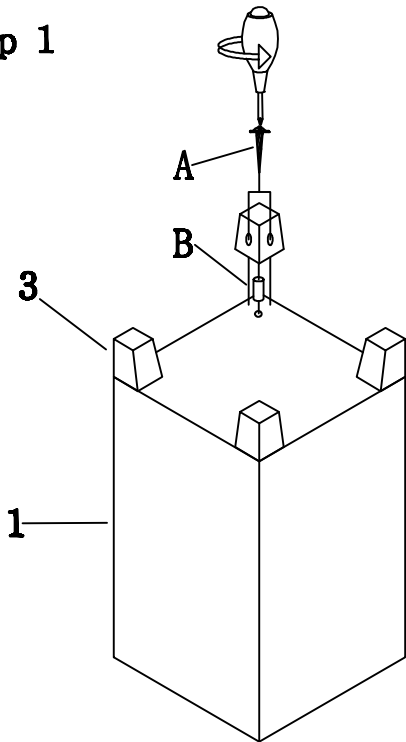

ASSEMBLY INSTRUCTION

Item NO.LCAVSI CENURY MODERN CHAIR

Step 1

Step 2

Step 3

PARTS LIST

NO	ICON	DESCRIPTION	QUANTITY
1		SEAT FRAME	1PC
2		BACK	1PC
3		LEG	4PCS

HARDWARE LIST

NO	ICON	DESCRIPTION	QUANTITY
A		BOLT Ø 8*1-1/2"	8PCS
B		WOOD PLUG	4PCS