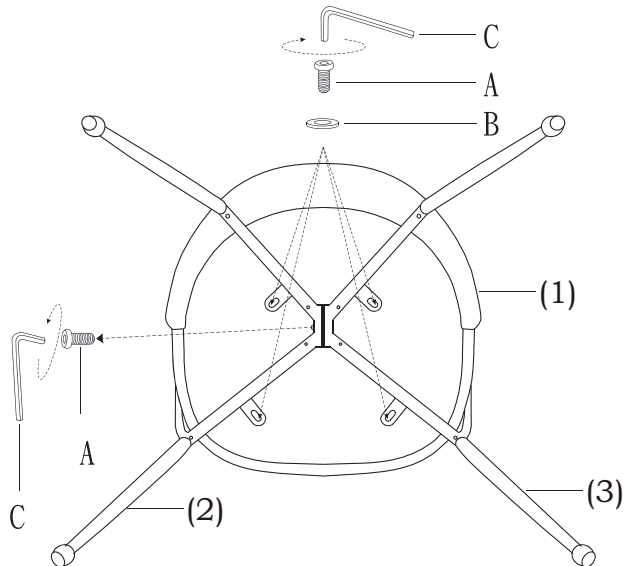

ITEM NAME/NOM D'ITEM: KURT DINING CHAIR

ITEM#/NO.ITEM: 102082/102083/102084

PART LIST/LISTE DES PIÈCES

(1)	(2)	(3)	(4)
 x1	 x1	 x1	<p>A.  M6x35mm x5</p> <p>B.  Ø6mm x4</p> <p>C.  4mm x1</p>

ASSEMBLY INSTRUCTIONS/INSTRUCTIONS D'ASSEMBLAG

I

II

Use adjustable feet to level the chair on ground.