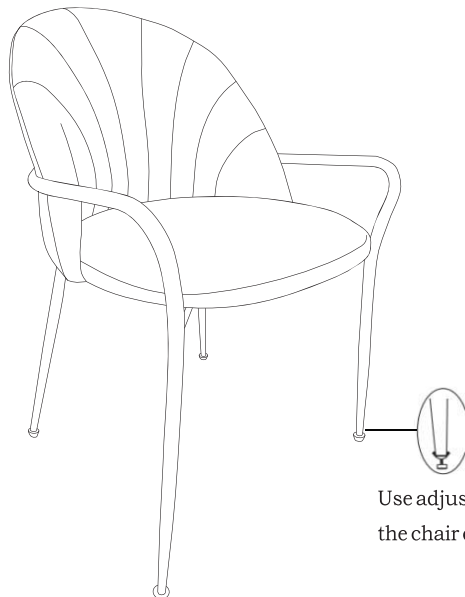

ITEM NAME/NOM D'ITEM: KURT DINING CHAIR

ITEM#/NO.ITEM: 102082/102083/102084

PART LIST/LISTE DES PIÈCES

(1)	(2)	(3)	(4)
 x1	 x1	 x1	<p>A.  M6x35mm x5</p> <p>B.  Ø6mm x4</p> <p>C.  4mm x1</p>

ASSEMBLY INSTRUCTIONS/INSTRUCTIONS D'ASSEMBLAG

I

II

Use adjustable feet to level the chair on ground.