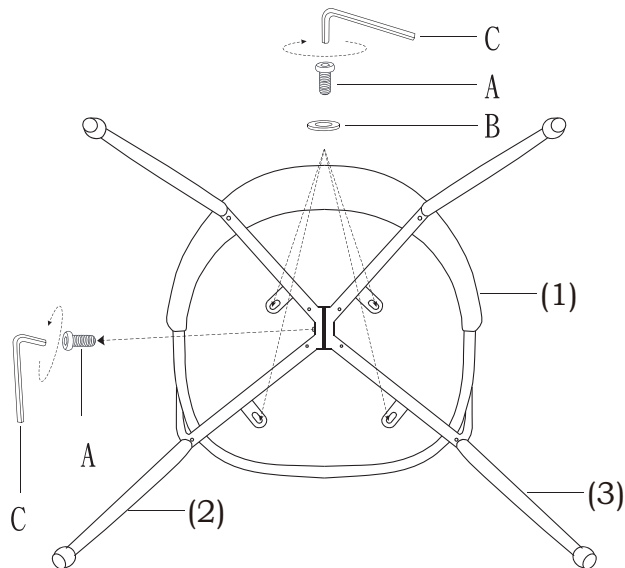

ITEM NAME/NOM D'ITEM: KURT DINING CHAIR

ITEM#/NO.ITEM: 102082/102083/102084

## PART LIST/LISTE DES PIÈCES

(1)	(2)	(3)	(4)
 x1	 x1	 x1	<p>A.  M6x35mm x5</p> <p>B.  Ø6mm x4</p> <p>C.  4mm x1</p>

## ASSEMBLY INSTRUCTIONS/INSTRUCTIONS D'ASSEMBLAG

I

II

Use adjustable feet to level the chair on ground.