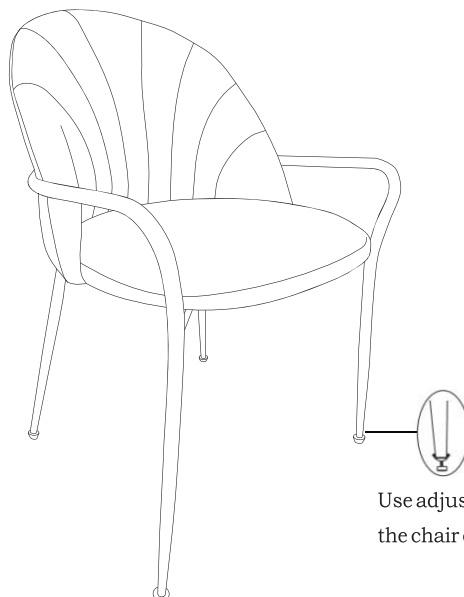

ITEM NAME/NOM D'ITEM: KURT DINING CHAIR

ITEM#/NO.ITEM: 102082/102083/102084

## PART LIST/LISTE DES PIÈCES

(1)	(2)	(3)	(4)
 x1	 x1	 x1	<p>A.  M6x35mm x5</p> <p>B.  Ø6mm x4</p> <p>C.  4mm x1</p>

## ASSEMBLY INSTRUCTIONS/INSTRUCTIONS D'ASSEMBLAG

I

II

Use adjustable feet to level the chair on ground.