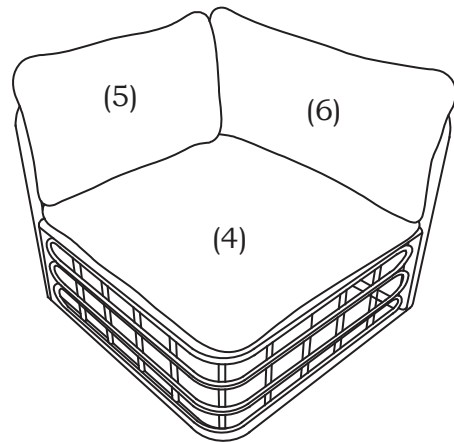

Connection Illustration