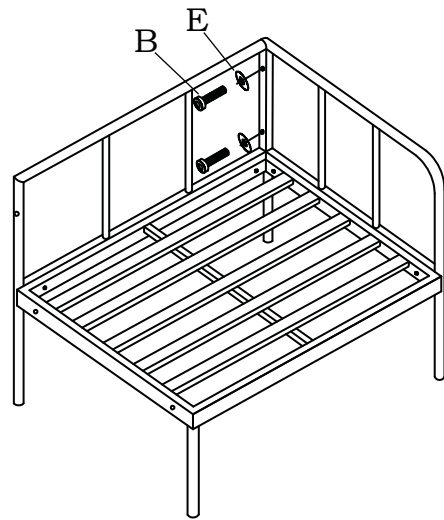

III

IV

V

VI

For missing parts or damaged parts, please call USA : 1-866-798-6663
Canada : 514-382-6661