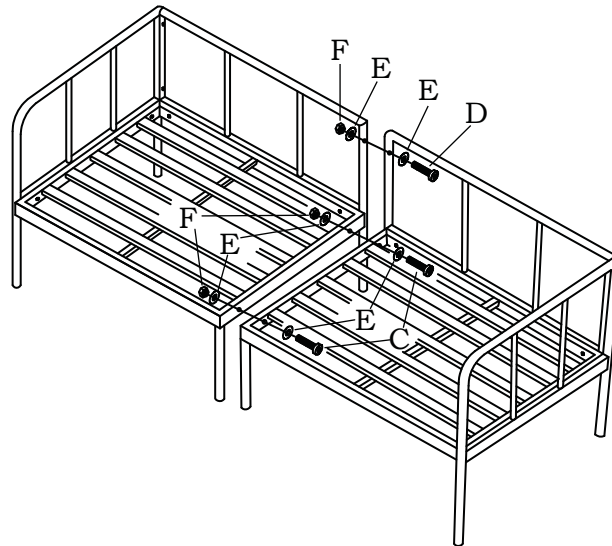

III

IV

V

VI

For missing parts or damaged parts, please call USA : 1-866-798-6663
Canada : 514-382-6661