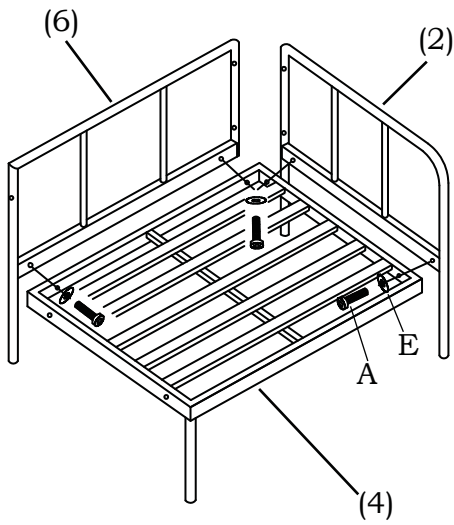

III

IV

V

VI

For missing parts or damaged parts, please call USA : 1-866-798-6663
Canada : 514-382-6661